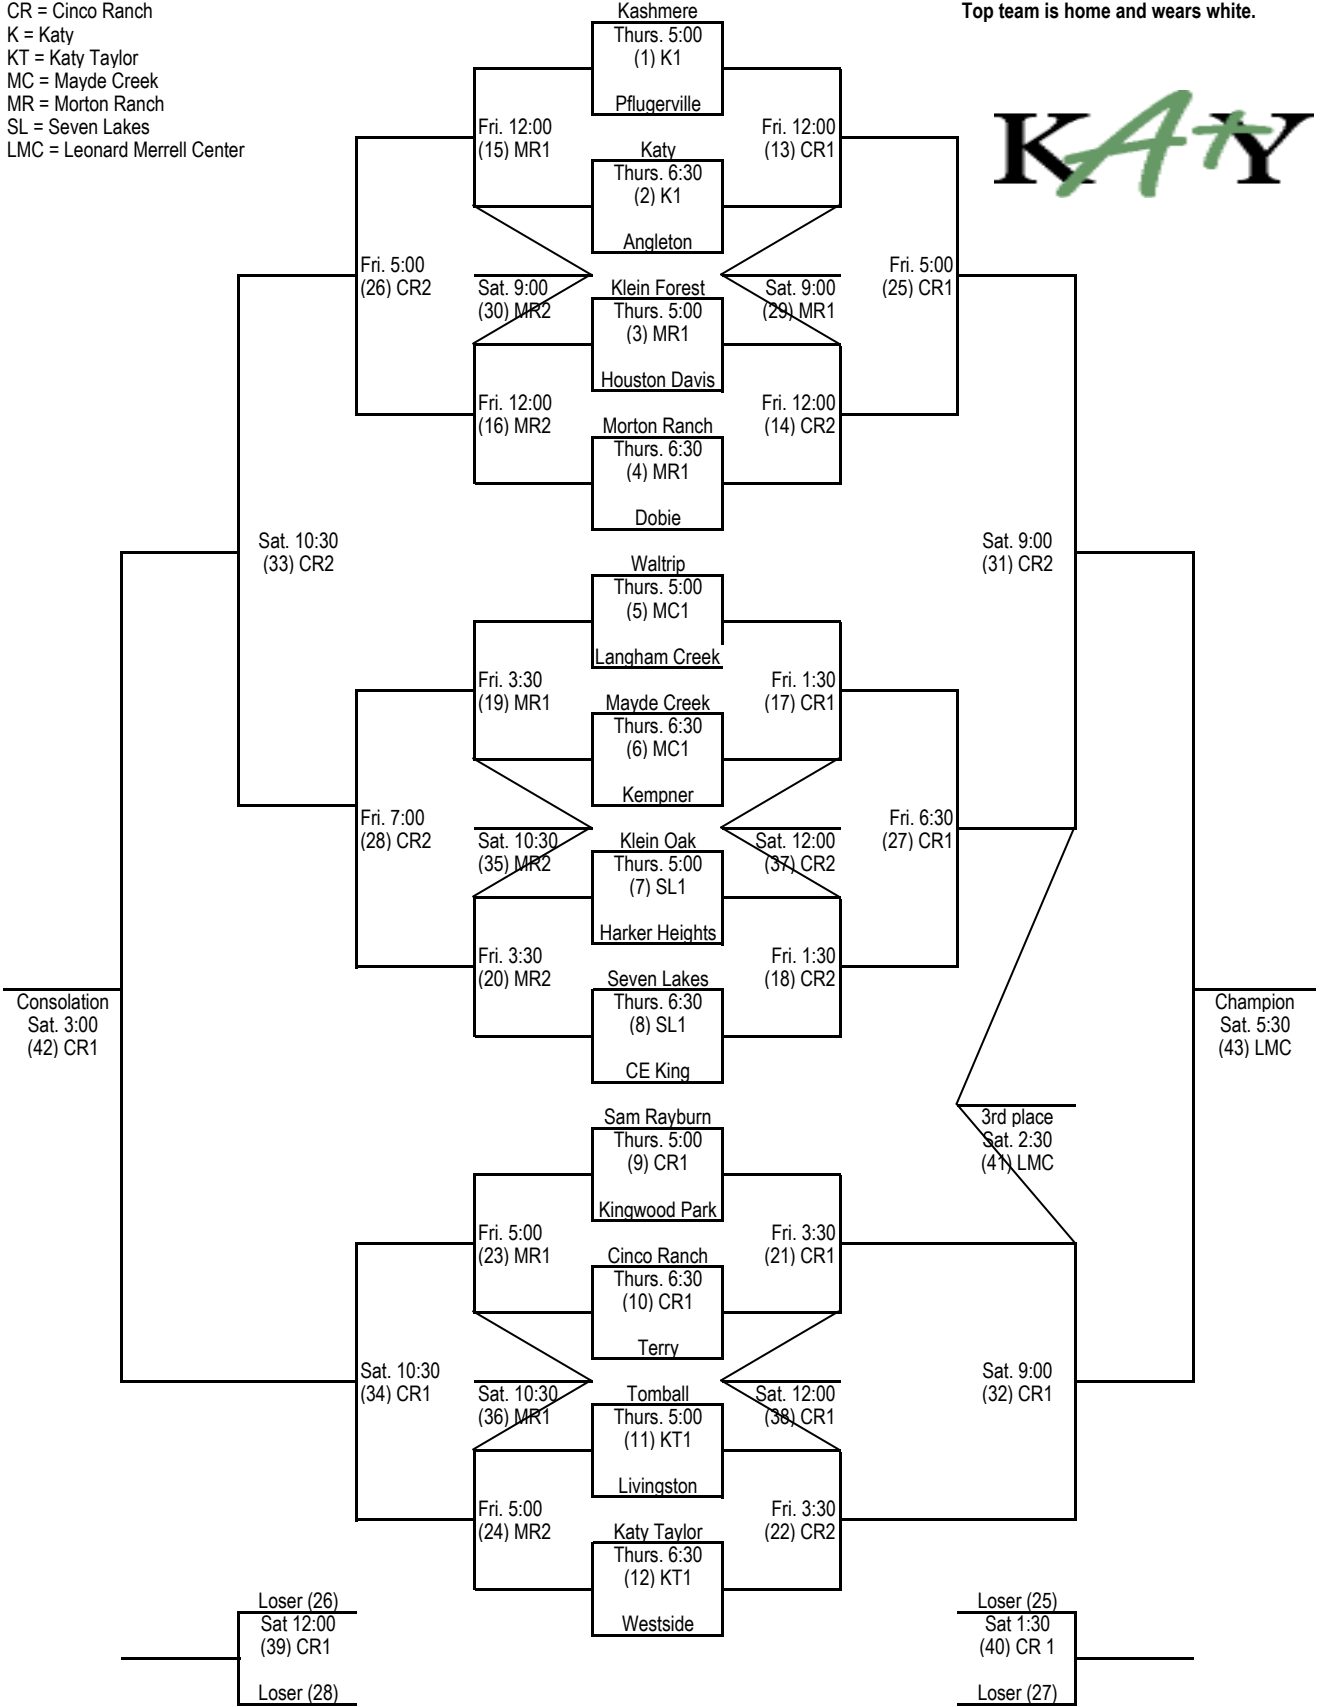

## 2008 Katy ISD Boys' Basketball Tournament Sponsored by Katy Youth Basketball

CR = Cinco Ranch  
K = Katy  
KT = Katy Taylor  
MC = Mayde Creek  
MR = Morton Ranch  
SL = Seven Lakes  
LMC = Leonard Merrell Center

Top team is home and wears white.

**2008 Katy ISD Boys' Basketball Tournament  
Sponsored by Katy Youth Basketball**